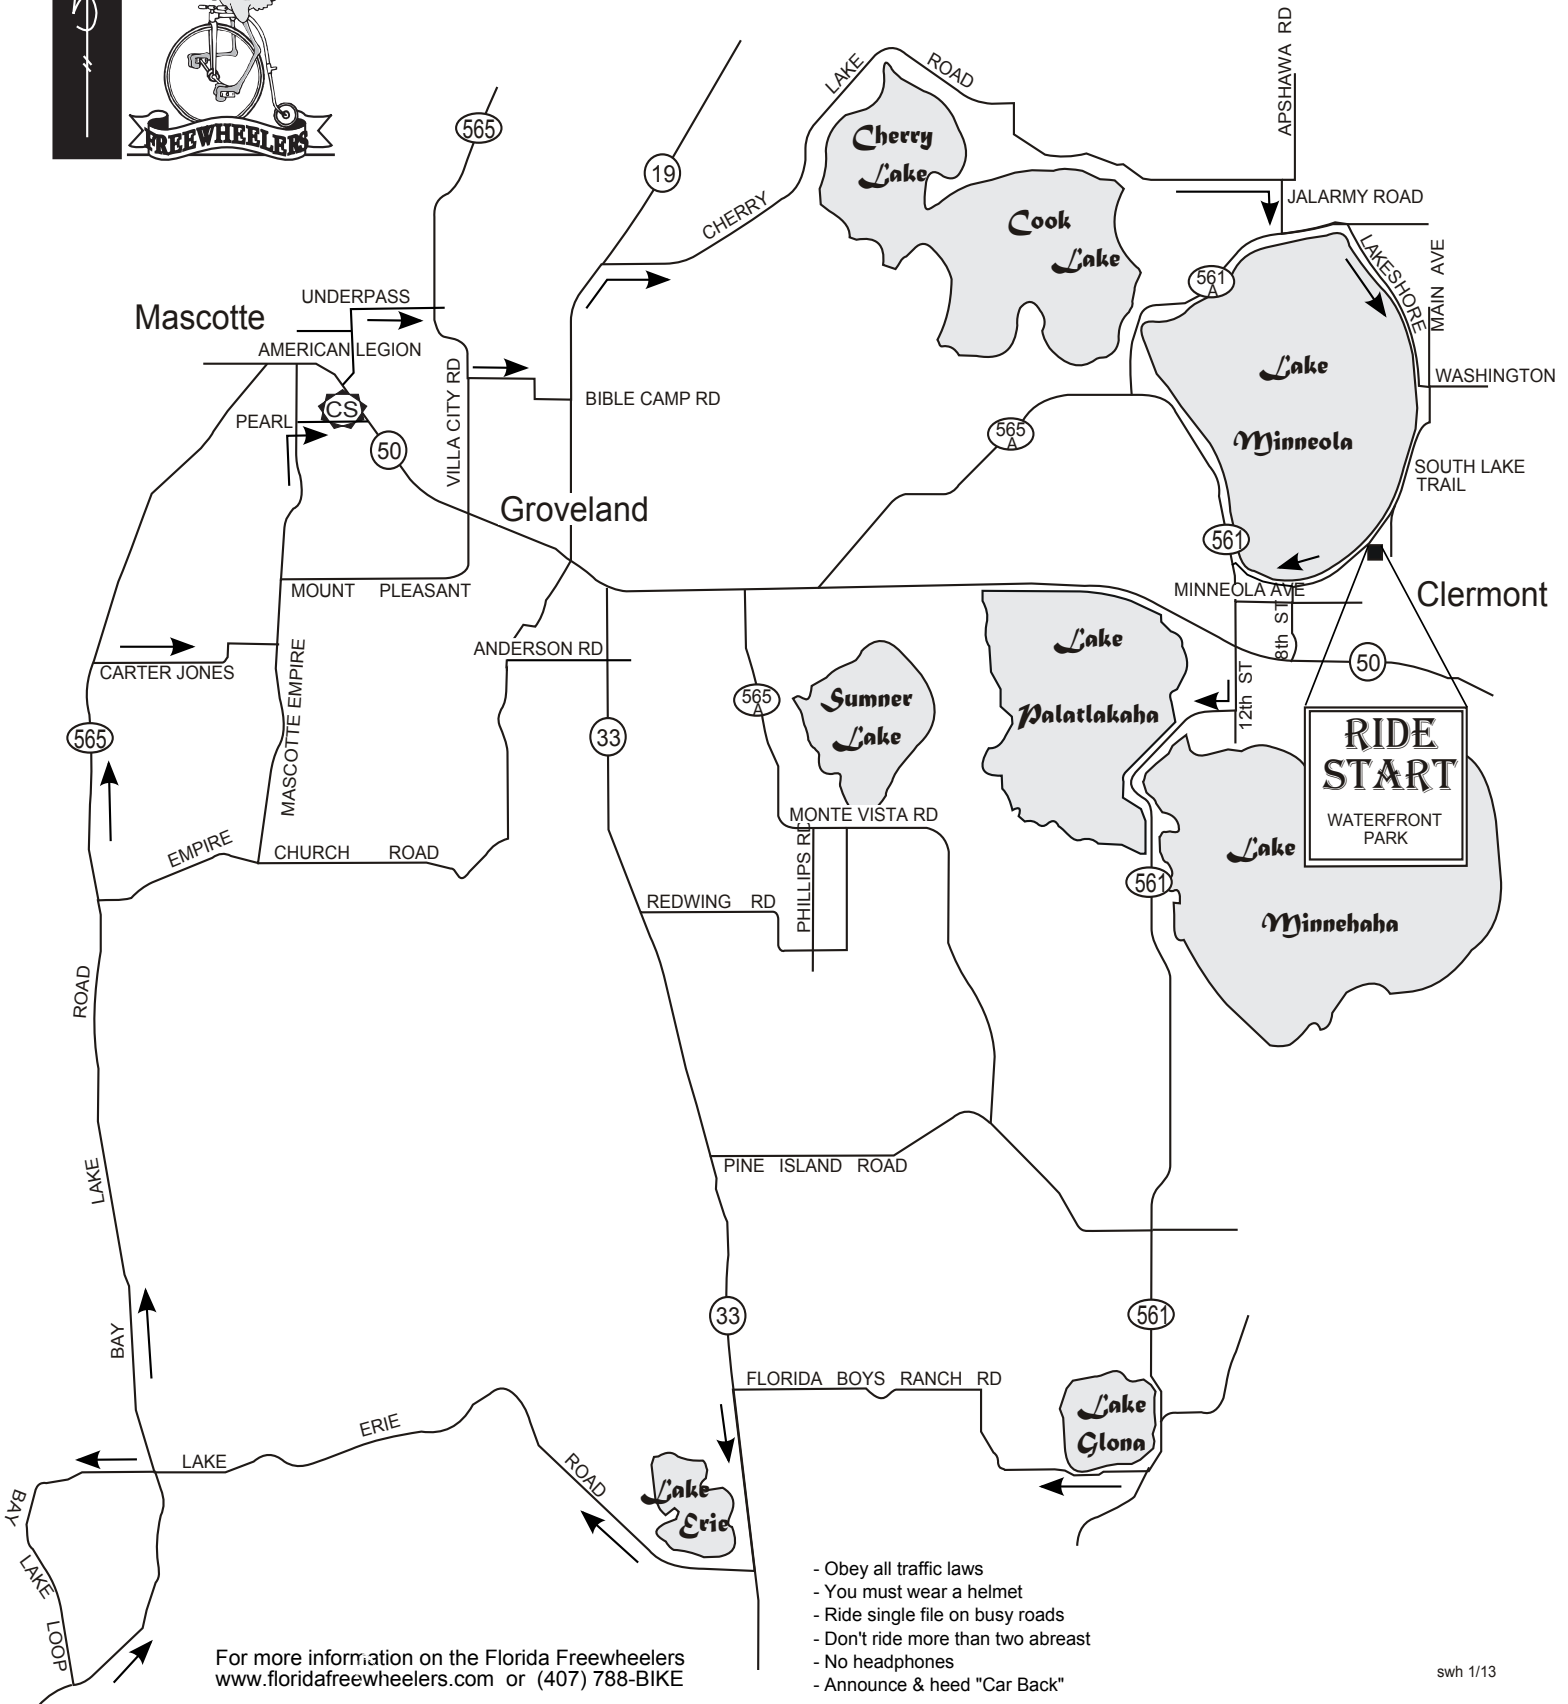

Bay Lake Backwards

41 miles

For more information on the Florida Freewheelers
www.floridafreewheelers.com or (407) 788-BIKE

- Obey all traffic laws
- You must wear a helmet
- Ride single file on busy roads
- Don't ride more than two abreast
- No headphones
- Announce & heed "Car Back"